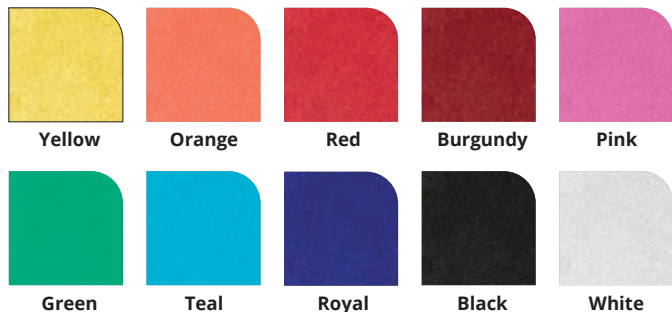

Custom Order Badge Satin Ribbon Widths:

- 2"
- 2½"
- 3"
- 4"
- 5"
- 6"
- 8"
- 9"
- 12"

Also available in 25, 50, & 100 yard rolls. See website.

Larger widths available. Please inquire.

See page 80 for available badge satin ribbon colors.

Scissor Colors Available:

25" LARGE SCISSORS

Silver blades only.

Imprint	Item #	1 Pair	2-4	5-9	10-19	20+
	EGSCISSOR25	300.00	290.00	280.00	270.00	260.00 A
PLAIN	SCISSOR25	170.00	160.00	150.00	140.00	134.00 A